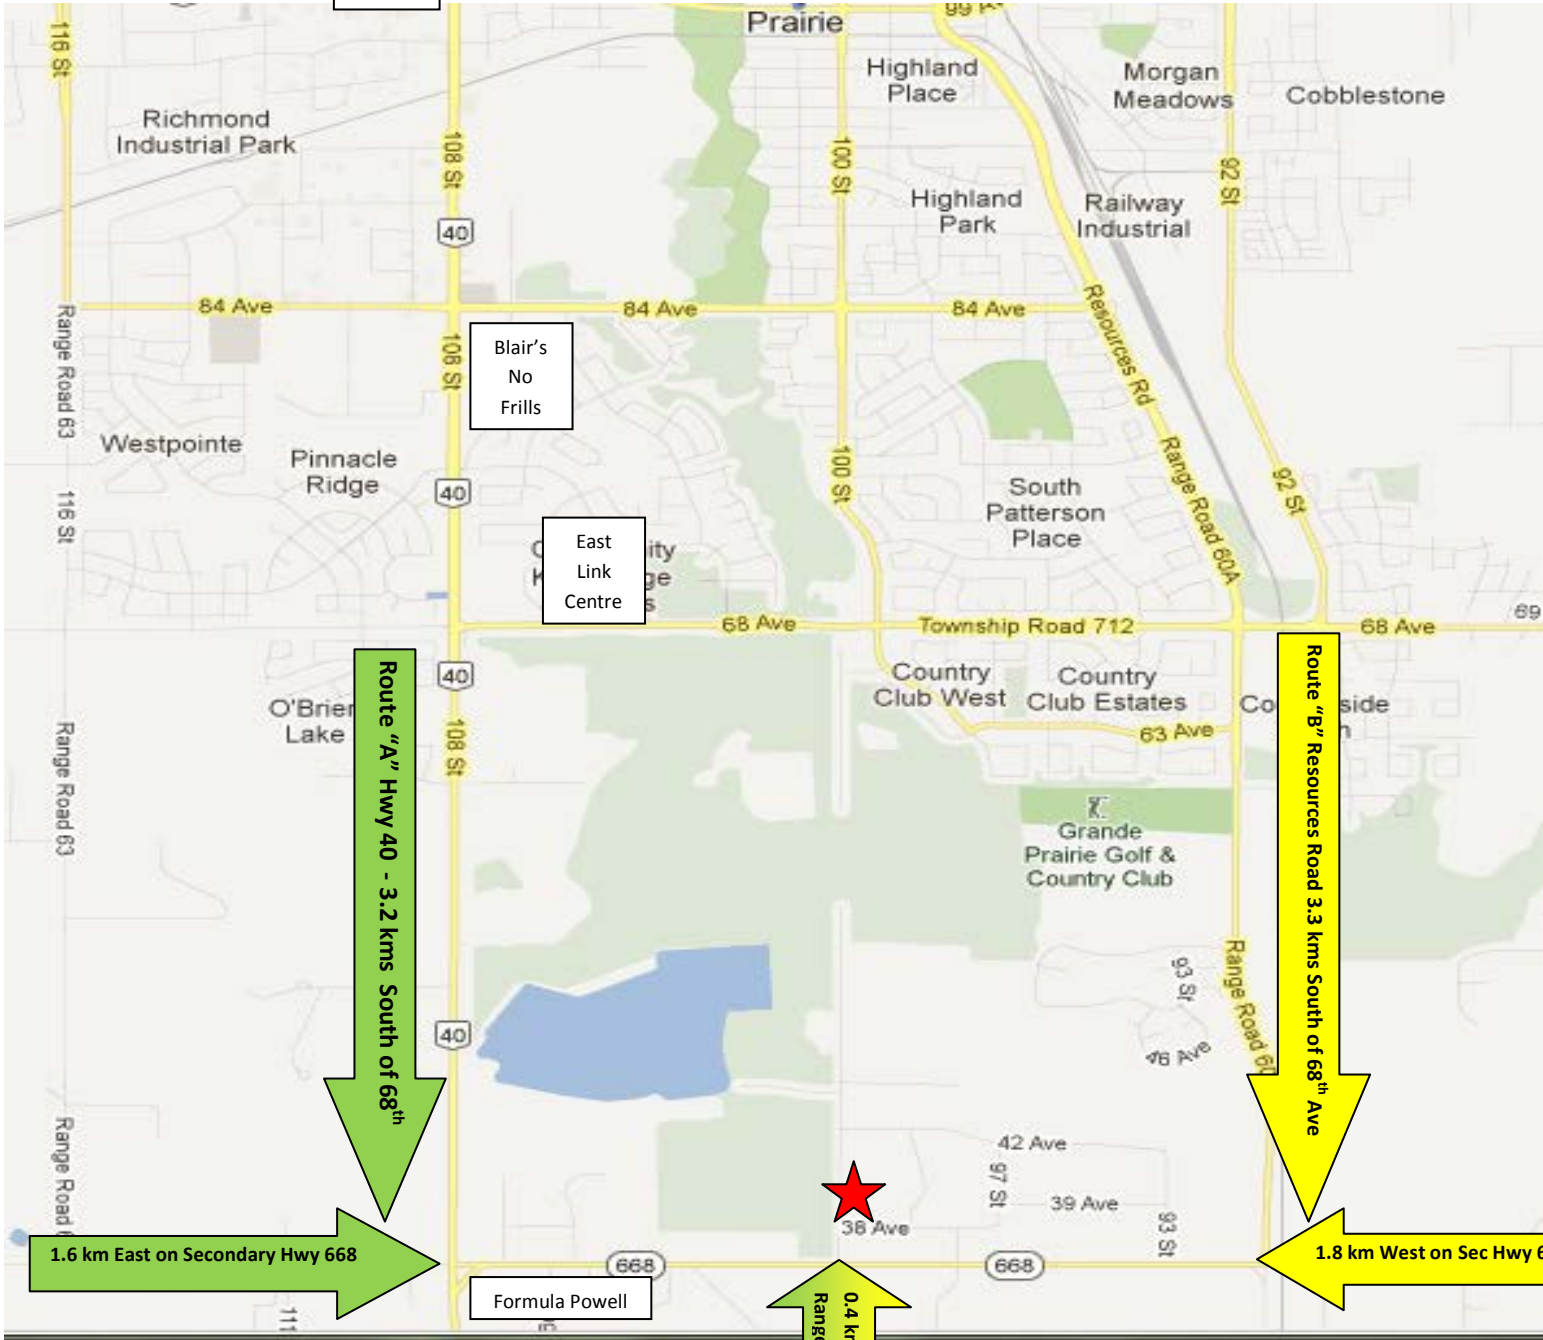

Staples

Blair's No Frills

East Link Centre

Route "A" Hwy 40 - 3.2 kms South of 68<sup>th</sup>

Route "B" Resources Road 3.3 kms South of 68<sup>th</sup> Ave

1.6 km East on Secondary Hwy 668

1.8 km West on Sec Hwy 668

0.4 km North on Range Road 61

Formula Powell

Evergreen Park